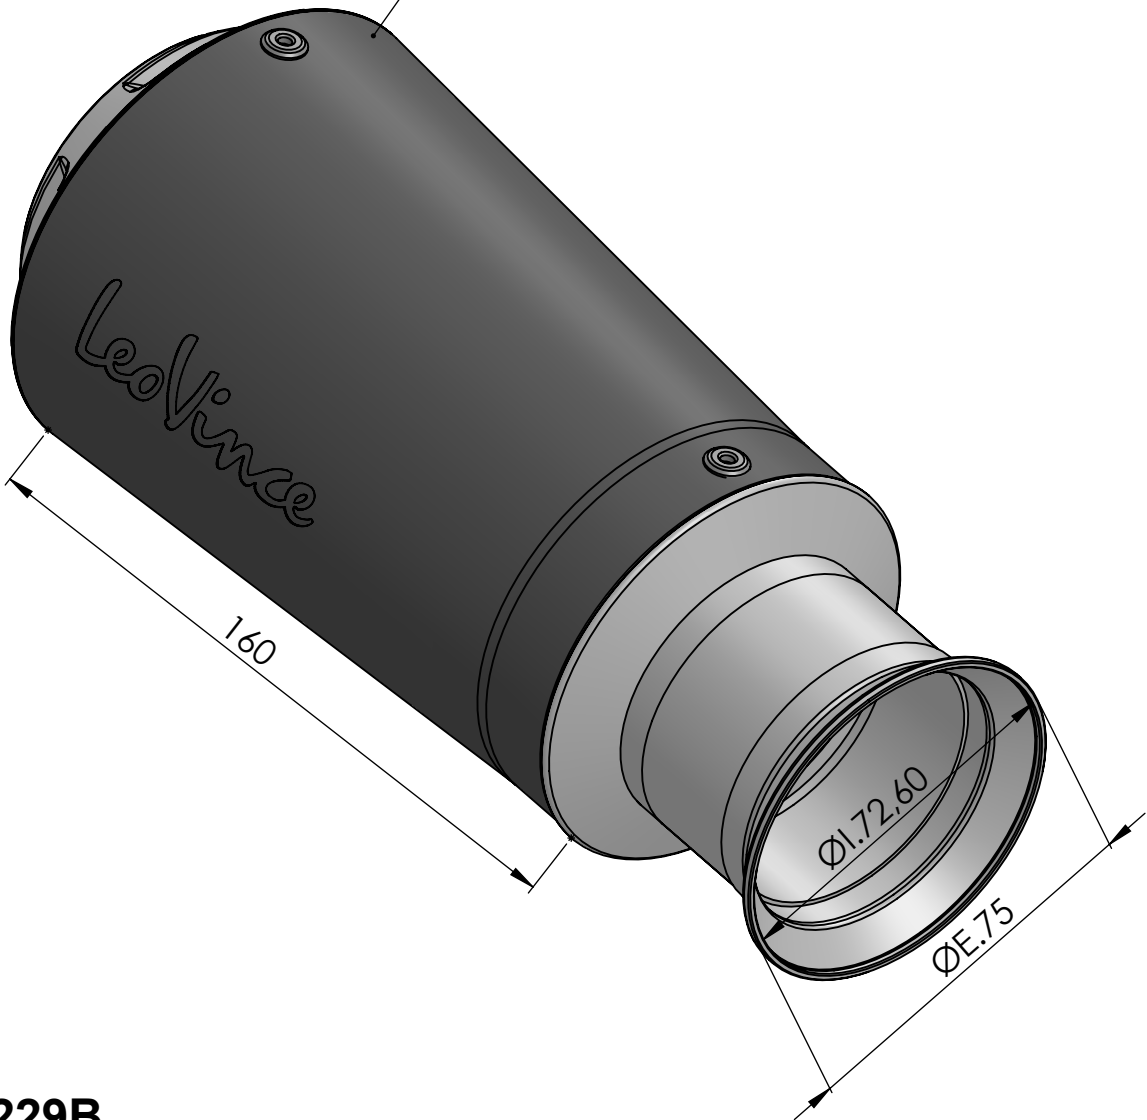

LV10 silencer Stainless s.
 $\varnothing i$ 60X160 RHS
Cod.3015229485

ART. 15229B

KTM 1290 SUPER DUKE R / 1290 SUPER DUKE GT

SLIP-ON - LV-10 -BLACK